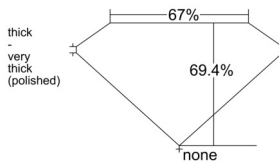

GIA®

FACSIMILE

GIA REPORT 5516745377

Verify this report at GIA.edu

GIA NATURAL DIAMOND DOSSIER®

March 27, 2025
GIA Report Number 5516745377
Shape and Cutting Style ..... Emerald Cut
Measurements ..... 5.00 x 3.77 x 2.62 mm

GRADING RESULTS

Carat Weight ..... 0.50 carat
Color Grade ..... D
Clarity Grade VS1

ADDITIONAL GRADING INFORMATION

Polish ..... Very Good
Symmetry ..... Very Good
Fluorescence ..... Medium Blue
Clarity Characteristics ..... Crystal
Inscription(s): GIA 5516745377

PROPORTIONS

Profile not to actual proportions

GRADING SCALES

GIA COLOR SCALE		GIA CLARITY SCALE			
COLORLESS	D	VERY VERY SLIGHTLY INCLUDED	FLAWLESS		
	E		INTERNALLY FLAWLESS		
	F		VVS₁		
	NEAR COLORLESS	G	VERY SLIGHTLY INCLUDED	VVS₂	
		H		VS₁	
		FAINT	I	SLIGHTLY INCLUDED	VS₂
			J		SI₁
			K	SI₂	
	LIGHT	L	INCLUDED	I₁	
		M		I₂	
N		I₃			
O					
P					
Q					
R