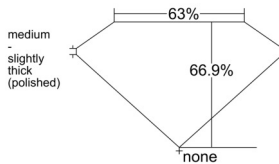

GIA®

FACSIMILE

GIA REPORT 6515728024

Verify this report at GIA.edu

GIA NATURAL DIAMOND DOSSIER®

March 26, 2025
GIA Report Number 6515728024
Shape and Cutting Style ..... Emerald Cut
Measurements ..... 4.58 x 3.38 x 2.26 mm

GRADING RESULTS

Carat Weight ..... 0.34 carat
Color Grade ..... F
Clarity Grade VS1

ADDITIONAL GRADING INFORMATION

Polish ..... Excellent
Symmetry ..... Very Good
Fluorescence ..... None
Clarity Characteristics ..... Cloud, Pinpoint
Inscription(s): GIA 6515728024

PROPORTIONS

Profile not to actual proportions

GRADING SCALES

GIA COLOR SCALE		GIA CLARITY SCALE			
COLORLESS	D	VERY VERY SLIGHTLY INCLUDED	FLAWLESS		
	E		INTERNALLY FLAWLESS		
	F	VERY SLIGHTLY INCLUDED	VVS₁		
	G		VVS₂		
	H		VS₁		
	NEAR COLORLESS	I	SLIGHTLY INCLUDED	VS₂	
		J		SI₁	
		FAINT	K	INCLUDED	SI₂
			L		I₁
			M		I₂
VERT LIGHT	N	LIGHT	I₃		
	O				
	P				
	Q				
	R				
	S				
	T				
LIGHT	U				
	V				
	W				
	X				
Y					
Z