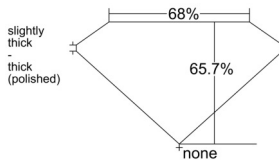

GIA®

FACSIMILE

GIA REPORT 6511718470

Verify this report at GIA.edu

GIA NATURAL DIAMOND DOSSIER®

March 25, 2025
GIA Report Number 6511718470
Shape and Cutting Style ..... Emerald Cut
Measurements ..... 4.55 x 3.31 x 2.17 mm

GRADING RESULTS

Carat Weight ..... 0.31 carat
Color Grade ..... G
Clarity Grade VVS1

ADDITIONAL GRADING INFORMATION

Polish ..... Excellent
Symmetry ..... Very Good
Fluorescence ..... None
Clarity Characteristics ..... Pinpoint
Inscription(s): GIA 6511718470

PROPORTIONS

Profile not to actual proportions

GRADING SCALES

GIA COLOR SCALE		GIA CLARITY SCALE			
COLORLESS	D	VERY VERY SLIGHTLY INCLUDED	FLAWLESS		
	E		INTERNALLY FLAWLESS		
	F	VERY SLIGHTLY INCLUDED	VVS₁		
	G		VVS₂		
	H		VS₁		
	NEAR COLORLESS	I	SLIGHTLY INCLUDED	VS₂	
		J		SI₁	
		FAINT	K	INCLUDED	SI₂
			L		I₁
			M		I₂
VERY LIGHT			N	INCLUDED	I₃
			O		
			P		
	Q				
LIGHT	R				
	S				
	T				
	U				
	V				
	Z