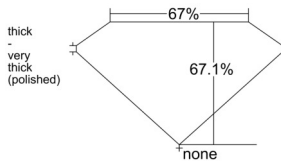

GIA®

FACSIMILE

GIA REPORT 6512655141

Verify this report at GIA.edu

GIA NATURAL DIAMOND DOSSIER®

March 18, 2025
GIA Report Number 6512655141
Shape and Cutting Style ..... Emerald Cut
Measurements ..... 4.78 x 3.52 x 2.36 mm

GRADING RESULTS

Carat Weight ..... 0.40 carat
Color Grade ..... H
Clarity Grade VS2

ADDITIONAL GRADING INFORMATION

Polish ..... Excellent
Symmetry ..... Very Good
Fluorescence ..... None
Clarity Characteristics ..... Crystal
Inscription(s): GIA 6512655141

PROPORTIONS

Profile not to actual proportions

GRADING SCALES

GIA COLOR SCALE		GIA CLARITY SCALE			
COLORLESS	D	VERY VERY SLIGHTLY INCLUDED	FLAWLESS		
	E		INTERNALLY FLAWLESS		
	F	VERY SLIGHTLY INCLUDED	VVS₁		
	G		VVS₂		
	H		VS₁		
	NEAR COLORLESS	I	SLIGHTLY INCLUDED	VS₂	
		J		SI₁	
		FAINT	K	INCLUDED	SI₂
			L		I₁
			M		I₂
VERT LIGHT			N	INCLUDED	I₃
			O		
			P		
	Q				
LIGHT	R				
	S				
	T				
	U				
	V				
	Z