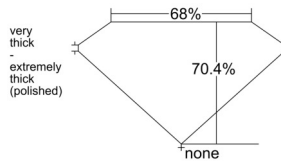

GIA®

FACSIMILE

GIA REPORT 1515704310

Verify this report at GIA.edu

GIA NATURAL DIAMOND DOSSIER®

March 24, 2025
GIA Report Number 1515704310
Shape and Cutting Style ..... Emerald Cut
Measurements ..... 5.00 x 3.85 x 2.71 mm

GRADING RESULTS

Carat Weight ..... 0.50 carat
Color Grade ..... F
Clarity Grade VVS2

ADDITIONAL GRADING INFORMATION

Polish ..... Excellent
Symmetry ..... Excellent
Fluorescence ..... Medium Blue
Clarity Characteristics ..... Cloud, Pinpoint
Inscription(s): GIA 1515704310

PROPORTIONS

Profile not to actual proportions

GRADING SCALES

GIA COLOR SCALE		GIA CLARITY SCALE			
COLORLESS	D	VERY VERY SLIGHTLY INCLUDED	FLAWLESS		
	E		INTERNALLY FLAWLESS		
	F	VERY SLIGHTLY INCLUDED	VVS₁		
	G		VVS₂		
	H		VS₁		
	NEAR COLORLESS	I	SLIGHTLY INCLUDED	VS₂	
		J		SI₁	
		FAINT	K	INCLUDED	SI₂
			L		I₁
			M		I₂
N			I₃		
VERT LIGHT	O				
	P				
	Q				
	R				
	LIGHT	S			
		T			
U					
V					
	W				
	X				
	Y				
	Z