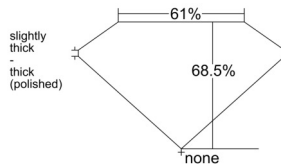

GIA®

FACSIMILE

GIA REPORT 1518695309

Verify this report at GIA.edu

GIA NATURAL DIAMOND DOSSIER®

March 22, 2025
GIA Report Number 1518695309
Shape and Cutting Style ..... Emerald Cut
Measurements ..... 5.14 x 3.78 x 2.59 mm

GRADING RESULTS

Carat Weight ..... 0.50 carat
Color Grade ..... D
Clarity Grade VS1

ADDITIONAL GRADING INFORMATION

Polish ..... Excellent
Symmetry ..... Excellent
Fluorescence ..... Medium Blue
Clarity Characteristics ..... Crystal, Pinpoint
Inscription(s): GIA 1518695309

PROPORTIONS

Profile not to actual proportions

GRADING SCALES

GIA COLOR SCALE		GIA CLARITY SCALE			
COLORLESS	D	VERY VERY SLIGHTLY INCLUDED	FLAWLESS		
	E		INTERNALLY FLAWLESS		
	F	VERY SLIGHTLY INCLUDED	VVS₁		
	G		VVS₂		
	H		VS₁		
	NEAR COLORLESS	I	SLIGHTLY INCLUDED	VS₂	
		J		SI₁	
		FAINT	K	INCLUDED	SI₂
			L		I₁
			M		I₂
VERT LIGHT	N	LIGHT	I₃		
	O				
	P				
	Q				
	R