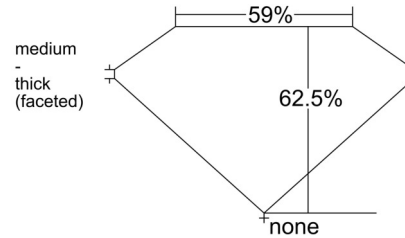

**GIA NATURAL DIAMOND GRADING REPORT**

February 19, 2025  
 GIA Report Number ..... 2518445696  
 Shape and Cutting Style ..... Oval Brilliant  
 Measurements ..... 9.92 x 6.23 x 3.90 mm

**GRADING RESULTS**

Carat Weight ..... 1.50 carat  
 Color Grade ..... F  
 Clarity Grade ..... VS1

**ADDITIONAL GRADING INFORMATION**

Polish ..... Excellent  
 Symmetry ..... Very Good  
 Fluorescence ..... Faint  
 Inscription(s): GIA 2518445696

**PROPORTIONS**

Profile not to actual proportions

**CLARITY CHARACTERISTICS**

**KEY TO SYMBOLS\***

- Crystal
- Pinpoint
- ~ Feather
- Knot
- ◐ Cavity

\* Red symbols denote internal characteristics (inclusions). Green or black symbols denote external characteristics (blemishes). Diagram is an approximate representation of the diamond, and symbols shown indicate type, position, and approximate size of clarity characteristics. All clarity characteristics may not be shown. Details of finish are not shown.