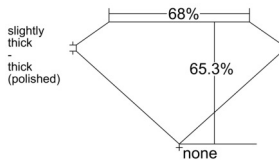

GIA®

FACSIMILE

GIA REPORT 1518678041

Verify this report at GIA.edu

GIA NATURAL DIAMOND DOSSIER®

March 20, 2025
GIA Report Number 1518678041
Shape and Cutting Style ..... Emerald Cut
Measurements ..... 4.59 x 3.37 x 2.20 mm

GRADING RESULTS

Carat Weight ..... 0.32 carat
Color Grade ..... F
Clarity Grade VS2

ADDITIONAL GRADING INFORMATION

Polish ..... Excellent
Symmetry ..... Very Good
Fluorescence ..... None
Clarity Characteristics ..... Crystal
Inscription(s): GIA 1518678041

PROPORTIONS

Profile not to actual proportions

GRADING SCALES

GIA COLOR SCALE		GIA CLARITY SCALE			
COLORLESS	D	VERY VERY SLIGHTLY INCLUDED	FLAWLESS		
	E		INTERNALLY FLAWLESS		
	F	VERY SLIGHTLY INCLUDED	VVS₁		
	G		VVS₂		
	H		VS₁		
	NEAR COLORLESS	I	SLIGHTLY INCLUDED	VS₂	
		J		SI₁	
		FAINT	K	INCLUDED	SI₂
			L		I₁
			M		I₂
VERT LIGHT	N	LIGHT	I₃		
	O				
	P				
	Q				
	R