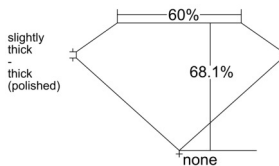

GIA®

FACSIMILE

GIA REPORT 6512645584

Verify this report at GIA.edu

GIA NATURAL DIAMOND DOSSIER®

March 18, 2025
GIA Report Number 6512645584
Shape and Cutting Style ..... Emerald Cut
Measurements ..... 4.50 x 3.30 x 2.25 mm

GRADING RESULTS

Carat Weight ..... 0.33 carat
Color Grade ..... D
Clarity Grade VS1

ADDITIONAL GRADING INFORMATION

Polish ..... Excellent
Symmetry ..... Very Good
Fluorescence ..... None
Clarity Characteristics ..... Crystal, Pinpoint
Inscription(s): GIA 6512645584

PROPORTIONS

Profile not to actual proportions

GRADING SCALES

GIA COLOR SCALE		GIA CLARITY SCALE			
COLORLESS	D	VERY VERY SLIGHTLY INCLUDED	FLAWLESS		
	E		INTERNALLY FLAWLESS		
	F	VERY SLIGHTLY INCLUDED	VS₁		
	G		VS₂		
	H		VS₁		
	NEAR COLORLESS	I	SLIGHTLY INCLUDED	VS₂	
		J		SI₁	
		FAINT	K	INCLUDED	SI₂
			L		I₁
			M		I₂
VERT LIGHT	N	LIGHT	I₃		
	O				
	P				
	Q				
	R