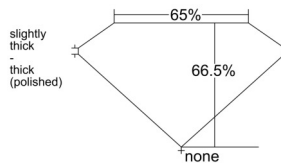

GIA®

FACSIMILE

GIA REPORT 1513645984

Verify this report at GIA.edu

GIA NATURAL DIAMOND DOSSIER®

March 18, 2025
GIA Report Number 1513645984
Shape and Cutting Style ..... Emerald Cut
Measurements ..... 4.57 x 3.37 x 2.24 mm

GRADING RESULTS

Carat Weight ..... 0.33 carat
Color Grade ..... E
Clarity Grade VVS1

ADDITIONAL GRADING INFORMATION

Polish ..... Excellent
Symmetry ..... Very Good
Fluorescence ..... None
Clarity Characteristics ..... Pinpoint
Inscription(s): GIA 1513645984

PROPORTIONS

Profile not to actual proportions

GRADING SCALES

GIA COLOR SCALE		GIA CLARITY SCALE			
COLORLESS	D	VERY VERY SLIGHTLY INCLUDED	FLAWLESS		
	E		INTERNALLY FLAWLESS		
	F	VERY SLIGHTLY INCLUDED	VVS₁		
	G		VVS₂		
	H		VS₁		
	NEAR COLORLESS	I	SLIGHTLY INCLUDED	VS₂	
		J		SI₁	
		FAINT	K	INCLUDED	SI₂
			L		I₁
			M		I₂
VERT LIGHT	N	LIGHT	I₃		
	O				
	P				
	Q				
	R