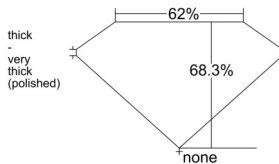

GIA®

FACSIMILE

GIA REPORT 5513529441

Verify this report at GIA.edu

GIA NATURAL DIAMOND DOSSIER®

February 27, 2025
GIA Report Number 5513529441
Shape and Cutting Style ..... Emerald Cut
Measurements ..... 4.50 x 3.31 x 2.26 mm

GRADING RESULTS

Carat Weight ..... 0.33 carat
Color Grade ..... G
Clarity Grade SI1

ADDITIONAL GRADING INFORMATION

Polish ..... Excellent
Symmetry ..... Excellent
Fluorescence ..... None
Clarity Characteristics..... Crystal, Needle
Inscription(s): GIA 5513529441

PROPORTIONS

Profile not to actual proportions

GRADING SCALES

GIA COLOR SCALE		GIA CLARITY SCALE			
COLORLESS	D	VERY VERY SLIGHTLY INCLUDED	FLAWLESS		
	E		INTERNALLY FLAWLESS		
	F	VERY SLIGHTLY INCLUDED	VVS₁		
	G		VVS₂		
	H		VS₁		
	NEAR COLORLESS	I	SLIGHTLY INCLUDED	VS₂	
		J		SI₁	
		FAINT	K	INCLUDED	SI₂
			L		I₁
			M		I₂
VERT LIGHT	N	LIGHT	I₃		
	O				
	P				
	Q				
	R