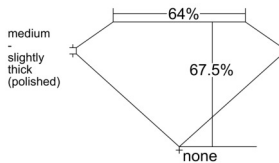

GIA®

FACSIMILE

GIA REPORT 6511474076

Verify this report at GIA.edu

GIA NATURAL DIAMOND DOSSIER®

February 20, 2025
GIA Report Number 6511474076
Shape and Cutting Style ..... Emerald Cut
Measurements ..... 4.51 x 3.33 x 2.25 mm

GRADING RESULTS

Carat Weight ..... 0.33 carat
Color Grade ..... F
Clarity Grade VS2

ADDITIONAL GRADING INFORMATION

Polish ..... Excellent
Symmetry ..... Very Good
Fluorescence ..... None
Clarity Characteristics ..... Crystal, Cloud
Inscription(s): GIA 6511474076

PROPORTIONS

Profile not to actual proportions

GRADING SCALES

GIA COLOR SCALE		GIA CLARITY SCALE			
COLORLESS	D	VERY VERY SLIGHTLY INCLUDED	FLAWLESS		
	E		INTERNALLY FLAWLESS		
	F	VERY SLIGHTLY INCLUDED	VVS₁		
	G		VVS₂		
	H		VS₁		
	NEAR COLORLESS	I	SLIGHTLY INCLUDED	VS₂	
		J		SI₁	
		FAINT	K	INCLUDED	SI₂
			L		I₁
			M		I₂
VERT LIGHT	N	LIGHT	I₃		
	O				
	P				
	Q				
	R