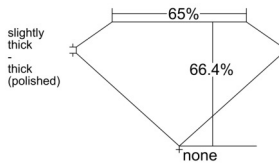

GIA®

FACSIMILE

GIA REPORT 6511441651

Verify this report at GIA.edu

GIA NATURAL DIAMOND DOSSIER®

February 17, 2025
GIA Report Number 6511441651
Shape and Cutting Style ..... Emerald Cut
Measurements ..... 4.79 x 3.25 x 2.16 mm

GRADING RESULTS

Carat Weight ..... 0.33 carat
Color Grade I
Clarity Grade SI1

ADDITIONAL GRADING INFORMATION

Polish ..... Excellent
Symmetry ..... Very Good
Fluorescence ..... None
Clarity Characteristics ..... Crystal
Inscription(s): GIA 6511441651

PROPORTIONS

Profile not to actual proportions

GRADING SCALES

GIA COLOR SCALE		GIA CLARITY SCALE			
NEAR COLORLESS	D	VERY VERY SLIGHTLY INCLUDED	FLAWLESS		
	E		INTERNALLY FLAWLESS		
	F	VERY SLIGHTLY INCLUDED	VVS₁		
	G		VVS₂		
	H		VS₁		
	FAINT	I	SLIGHTLY INCLUDED	SI₁	
		J		SI₂	
		LIGHT	K	INCLUDED	I₁
			L		I₂
			M		I₃
N					
O