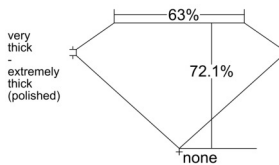

GIA®

FACSIMILE

GIA REPORT 5513452773

Verify this report at GIA.edu

GIA NATURAL DIAMOND DOSSIER®

February 18, 2025
GIA Report Number 5513452773
Shape and Cutting Style ..... Emerald Cut
Measurements ..... 4.61 x 3.47 x 2.51 mm

GRADING RESULTS

Carat Weight ..... 0.40 carat
Color Grade ..... F
Clarity Grade VVS1

ADDITIONAL GRADING INFORMATION

Polish ..... Excellent
Symmetry ..... Very Good
Fluorescence ..... None
Clarity Characteristics ..... Pinpoint, Feather
Inscription(s): GIA 5513452773

PROPORTIONS

Profile not to actual proportions

GRADING SCALES

GIA COLOR SCALE		GIA CLARITY SCALE	
COLORLESS	D	VERY VERY SLIGHTLY INCLUDED	FLAWLESS
	E		INTERNALLY FLAWLESS
	F		VVS₁
	G		VVS₂
	H		VS₁
	I		VS₂
	J		SI₁
	K		SI₂
	L		I₁
	M		I₂
NEAR COLORLESS	N	SLIGHTLY INCLUDED	I₃
	O		
	P		
	Q		
FAINT	R		
	S		
	T		
	U		
VERT LIGHT	V		
	W		
	X		
	Y		
LIGHT	Z