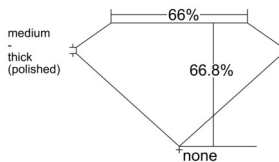

GIA®

FACSIMILE

GIA REPORT 7518407988

Verify this report at GIA.edu

GIA NATURAL DIAMOND DOSSIER®

February 11, 2025
GIA Report Number 7518407988
Shape and Cutting Style ..... Emerald Cut
Measurements ..... 4.91 x 3.61 x 2.41 mm

GRADING RESULTS

Carat Weight ..... 0.41 carat
Color Grade ..... E
Clarity Grade VS1

ADDITIONAL GRADING INFORMATION

Polish ..... Excellent
Symmetry ..... Very Good
Fluorescence ..... Faint
Clarity Characteristics ..... Crystal, Needle
Inscription(s): GIA 7518407988

PROPORTIONS

Profile not to actual proportions

GRADING SCALES

GIA COLOR SCALE		GIA CLARITY SCALE			
COLORLESS	D	VERY VERY SLIGHTLY INCLUDED	FLAWLESS		
	E		INTERNALLY FLAWLESS		
	F	VERY SLIGHTLY INCLUDED	VVS₁		
	G		VVS₂		
	H		VS₁		
	NEAR COLORLESS	I	SLIGHTLY INCLUDED	VS₂	
		J		SI₁	
		FAINT	K	INCLUDED	SI₂
			L		I₁
			M		I₂
VERT LIGHT	N	INCLUDED	I₃		
	O				
	P				
	Q				
	R				
	S				
	T				
LIGHT	U				
	V				
	W				
	X				
Y					
Z