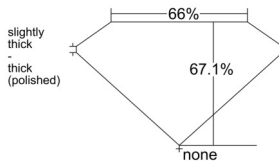

GIA®

FACSIMILE

GIA REPORT 6515375642

Verify this report at GIA.edu

GIA NATURAL DIAMOND DOSSIER®

February 06, 2025
GIA Report Number 6515375642
Shape and Cutting Style ..... Emerald Cut
Measurements ..... 4.81 x 3.55 x 2.38 mm

GRADING RESULTS

Carat Weight ..... 0.41 carat
Color Grade ..... H
Clarity Grade VS1

ADDITIONAL GRADING INFORMATION

Polish ..... Excellent
Symmetry ..... Very Good
Fluorescence ..... None
Clarity Characteristics ..... Crystal, Cloud
Inscription(s): GIA 6515375642

PROPORTIONS

Profile not to actual proportions

GRADING SCALES

GIA COLOR SCALE		GIA CLARITY SCALE			
COLORLESS	D	NEAR COLORLESS	FLAWLESS		
	E		INTERNALLY FLAWLESS		
	F		VERY VERY SLIGHTLY INCLUDED	VVS₁	
	G			VVS₂	
	H		VERY SLIGHTLY INCLUDED	VS₁	
	I			VS₂	
	J			SLIGHTLY INCLUDED	SI₁
	K		SI₂		
	FAINT		L	VERTICALLY INCLUDED	I₁
			M		I₂
N		I₃			
O			LIGHT		
P					
Q					
R					
S					
T					
U					
V					
W					
X					
Y					
Z