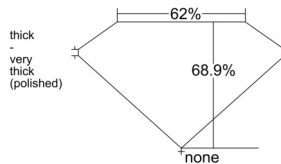

GIA®

FACSIMILE

GIA REPORT 1515281734

Verify this report at GIA.edu

GIA NATURAL DIAMOND DOSSIER®

January 24, 2025
GIA Report Number 1515281734
Shape and Cutting Style ..... Emerald Cut
Measurements ..... 5.06 x 3.81 x 2.63 mm

GRADING RESULTS

Carat Weight ..... 0.50 carat
Color Grade ..... E
Clarity Grade VS2

ADDITIONAL GRADING INFORMATION

Polish ..... Excellent
Symmetry ..... Very Good
Fluorescence ..... None
Clarity Characteristics ..... Crystal, Cloud
Inscription(s): GIA 1515281734

PROPORTIONS

Profile not to actual proportions

GRADING SCALES

GIA COLOR SCALE		GIA CLARITY SCALE			
COLORLESS	D	VERY VERY SLIGHTLY INCLUDED	FLAWLESS		
	E		INTERNALLY FLAWLESS		
	F		VVS₁		
	G		VVS₂		
	NEAR COLORLESS	H	VERY SLIGHTLY INCLUDED	VS₁	
		I		VS₂	
		FAINT	J	SLIGHTLY INCLUDED	SI₁
			K		SI₂
	L		INCLUDED		I₁
	M			I₂	
N	I₃				
VERT LIGHT	O		LIGHT		
	P				
	Q				
	R				
	S				
	T				
	U				
	V				
W					
X					
Y					
Z