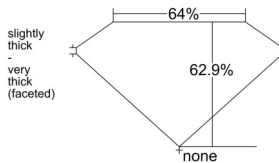

GIA®

FACSIMILE

GIA REPORT 2517029473

Verify this report at GIA.edu

GIA NATURAL DIAMOND DOSSIER®

December 19, 2024
GIA Report Number 2517029473
Shape and Cutting Style ..... Marquise Brilliant
Measurements ..... 7.69 x 4.27 x 2.69 mm

GRADING RESULTS

Carat Weight ..... 0.50 carat
Color Grade ..... D
Clarity Grade VVS2

ADDITIONAL GRADING INFORMATION

Polish ..... Excellent
Symmetry ..... Very Good
Fluorescence ..... Faint
Clarity Characteristics ..... Pinpoint
Inscription(s): GIA 2517029473

PROPORTIONS

Profile not to actual proportions

GRADING SCALES

GIA COLOR SCALE		GIA CLARITY SCALE			
COLORLESS	D	VERY VERY SLIGHTLY INCLUDED	FLAWLESS		
	E		INTERNALLY FLAWLESS		
	F	VERY SLIGHTLY INCLUDED	VVS₁		
	G		VVS₂		
	H		VS₁		
	NEAR COLORLESS	I	SLIGHTLY INCLUDED	VS₂	
		J		SI₁	
		FAINT	K	INCLUDED	SI₂
			L		I₁
			M		I₂
VERT LIGHT	N	INCLUDED	I₃		
	O				
	P				
	Q				
	R				
LIGHT	S				
	T				
	U				
	V				
	W				
	X				
	Y				
	Z