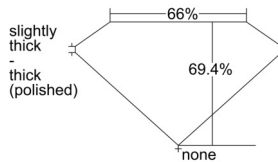

GIA®

FACSIMILE

GIA REPORT 6501134243

Verify this report at GIA.edu

GIA NATURAL DIAMOND DOSSIER®

August 06, 2024
GIA Report Number 6501134243
Shape and Cutting Style ..... **Cut-Cornered Rectangular Modified Brilliant**
Measurements ..... 6.21 x 4.57 x 3.17 mm

GRADING RESULTS

Carat Weight ..... 0.77 carat
Color Grade ..... E
Clarity Grade VS1

ADDITIONAL GRADING INFORMATION

Polish ..... Excellent
Symmetry ..... Excellent
Fluorescence ..... None
Clarity Characteristics ..... Crystal, Pinpoint
Inspection(s): GIA 6501134243

PROPORTIONS

Profile not to actual proportions

GRADING SCALES

GIA COLOR SCALE		GIA CLARITY SCALE			
COLORLESS	D	VERY VERY SLIGHTLY INCLUDED	FLAWLESS		
	E		INTERNALLY FLAWLESS		
	F	VERY SLIGHTLY INCLUDED	VS₁		
	G		VS₂		
	H		VS₁		
	NEAR COLORLESS	I	SLIGHTLY INCLUDED	VS₂	
		J		SI₁	
		FAINT	K	INCLUDED	SI₂
			L		I₁
			M		I₂
VERT LIGHT	N	LIGHT	I₃		
	O				
	P				
	Q				
	R				
	S				
	T				
LIGHT	U				
	V				
	W				
	X				
Y					
Z