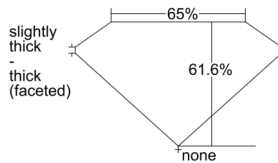

GIA®

FACSIMILE

GIA REPORT

7502766791

Verify this report at GIA.edu

GIA NATURAL DIAMOND DOSSIER®

November 06, 2024
GIA Report Number 7502766791
Shape and Cutting Style ..... Marquise Brilliant
Measurements ..... 7.73 x 3.80 x 2.34 mm

GRADING RESULTS

Carat Weight ..... 0.40 carat
Color Grade ..... E
Clarity Grade VVS2

ADDITIONAL GRADING INFORMATION

Polish ..... Very Good
Symmetry ..... Excellent
Fluorescence ..... Faint
Clarity Characteristics..... Needle, Pinpoint, Cloud
Inspection(s): GIA 7502766791

PROPORTIONS

Profile not to actual proportions

GRADING SCALES

GIA COLOR SCALE		GIA CLARITY SCALE			
COLORLESS	D	VERY VERY SLIGHTLY INCLUDED	FLAWLESS		
	E		INTERNALLY FLAWLESS		
	F	VERY SLIGHTLY INCLUDED	VVS₁		
	G		VVS₂		
	H		VS₁		
	NEAR COLORLESS	I	SLIGHTLY INCLUDED	VS₂	
		J		SI₁	
		FAINT	K	INCLUDED	SI₂
			L		I₁
			M		I₂
VERT LIGHT	N	LIGHT	I₃		
	O				
	P				
	Q				
	R