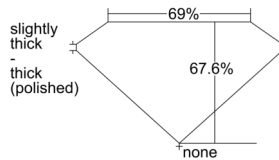

GIA®

FACSIMILE

GIA REPORT 7506298716

Verify this report at GIA.edu

GIA NATURAL DIAMOND DOSSIER®

August 28, 2024
GIA Report Number 7506298716
Shape and Cutting Style ..... Emerald Cut
Measurements ..... 4.79 x 3.53 x 2.39 mm

GRADING RESULTS

Carat Weight ..... 0.40 carat
Color Grade ..... E
Clarity Grade VS1

ADDITIONAL GRADING INFORMATION

Polish ..... Excellent
Symmetry ..... Very Good
Fluorescence ..... None
Clarity Characteristics..... Crystal, Pinpoint
Inscription(s): GIA 7506298716

PROPORTIONS

Profile not to actual proportions

GRADING SCALES

GIA COLOR SCALE		GIA CLARITY SCALE			
COLORLESS	D	VERY VERY SLIGHTLY INCLUDED	FLAWLESS		
	E		INTERNALLY FLAWLESS		
	F	VERY SLIGHTLY INCLUDED	VS₁		
	G		VS₂		
	H		VS₁		
	NEAR COLORLESS	I	SLIGHTLY INCLUDED	VS₂	
		J		SI₁	
		FAINT	K	INCLUDED	SI₂
			L		I₁
			M		I₂
VERT LIGHT	N	INCLUDED	I₃		
	O				
	P				
	Q				
	R				
	S				
	T				
LIGHT	U				
	V				
	W				
	X				
Y					
Z