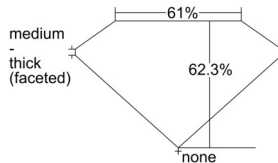

GIA®

FACSIMILE

GIA REPORT 6502234516

Verify this report at GIA.edu

GIA NATURAL DIAMOND DOSSIER®

August 22, 2024
GIA Report Number 6502234516
Shape and Cutting Style ..... Marquise Brilliant
Measurements ..... 6.73 x 3.64 x 2.27 mm

GRADING RESULTS

Carat Weight ..... 0.31 carat
Color Grade ..... D
Clarity Grade VVS1

ADDITIONAL GRADING INFORMATION

Polish ..... Very Good
Symmetry ..... Very Good
Fluorescence ..... None
Clarity Characteristics ..... Pinpoint, Cavity
Inscription(s): GIA 6502234516

PROPORTIONS

Profile not to actual proportions

GRADING SCALES

GIA COLOR SCALE		GIA CLARITY SCALE			
COLORLESS	D	VERY VERY SLIGHTLY INCLUDED	FLAWLESS		
	E		INTERNALLY FLAWLESS		
	F	VERY SLIGHTLY INCLUDED	VVS₁		
	G		VVS₂		
	H		VS₁		
	NEAR COLORLESS	I	SLIGHTLY INCLUDED	VS₂	
		J		SI₁	
		FAINT	K	INCLUDED	SI₂
			L		I₁
			M		I₂
VERT LIGHT	N	INCLUDED	I₃		
	O				
	P				
	Q				
	R				
LIGHT	S				
	T				
	U				
	V				
	W				
X					
Y					
Z