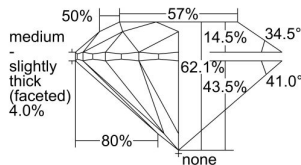

GIA®

FACSIMILE

GIA REPORT 6332155171

Verify this report at GIA.edu

GIA NATURAL DIAMOND DOSSIER®

June 27, 2019
GIA Report Number 6332155171
Shape and Cutting Style ..... Round Brilliant
Measurements ..... 5.12 - 5.14 x 3.19 mm

GRADING RESULTS

Carat Weight ..... 0.51 carat
Color Grade ..... G
Clarity Grade VS1
Cut Grade ..... Excellent

ADDITIONAL GRADING INFORMATION

Polish ..... Excellent
Symmetry ..... Excellent
Fluorescence ..... None
Clarity Characteristics ..... Cloud, Pinpoint
Inscription(s): GIA 6332155171

PROPORTIONS

Profile to actual proportions

GRADING SCALES

GIA COLOR SCALE

COLORESS	D
	E
	F
	G
	H
	I
	J
NEAR COLORESS	K
	L
Faint	M
	N
	O
	P
Very Light	Q
	R
	S
	T
	U
	V
Light	W
	X
	Y
	Z

GIA CLARITY SCALE

FLAWLESS	VERY VERY SLIGHTLY INCLUDED	VS₁	
			VS₂
INTERNALLY FLAWLESS	SLIGHTLY INCLUDED	SI₁	
		SI₂	
VVS₁	INCLUDED	I₁	
		I₂	
VVS₂		I₃	

GIA CUT SCALE

EXCELLENT
VERY GOOD
GOOD
FAIR
POOR