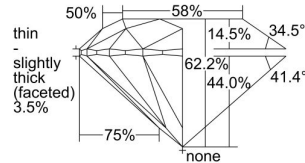

GIA®

FACSIMILE

GIA REPORT 5202023203

Verify this report at GIA.edu

GIA NATURAL DIAMOND DOSSIER®

February 01, 2019
GIA Report Number 5202023203
Shape and Cutting Style ..... Round Brilliant
Measurements ..... 5.66 - 5.70 x 3.54 mm

GRADING RESULTS

Carat Weight ..... 0.70 carat
Color Grade ..... G
Clarity Grade S11
Cut Grade ..... Excellent

ADDITIONAL GRADING INFORMATION

Polish ..... Excellent
Symmetry ..... Excellent
Fluorescence ..... None
Clarity Characteristics ..... Crystal, Cloud
Inscription(s): GIA 5202023203

PROPORTIONS

GRADING SCALES

GIA COLOR SCALE	GIA CLARITY SCALE	GIA CUT SCALE	
D	FLAWLESS	EXCELLENT	
E	INTERNALLY FLAWLESS		
F		VVS₁	VERY GOOD
G	VVS₂		
H	VS₁	GOOD	
I	VS₂		
J	S1₁	FAIR	
K	S1₂		
L	I₁	POOR	
M	I₂		
N	I₃		
O			
P			
Q			
R			
S			
T			
U			
V			
W			
X			
Y			
Z