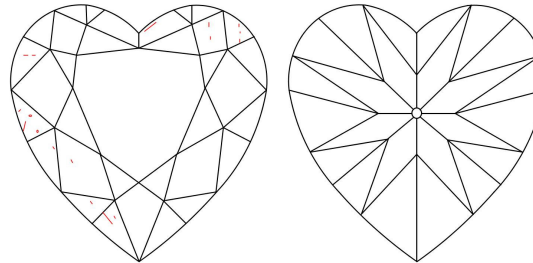

GIA NATURAL DIAMOND GRADING REPORT

July 04, 2024
 GIA Report Number 6495786647
 Shape and Cutting Style Heart Brilliant
 Measurements 7.23 x 8.35 x 4.91 mm

GRADING RESULTS

Carat Weight 1.80 carat
 Color Grade I
 Clarity Grade VS1

ADDITIONAL GRADING INFORMATION

Polish Excellent
 Symmetry Very Good
 Fluorescence None
 Inscription(s): GIA 6495786647

Comments: Clouds are not shown. Pinpoints are not shown.

PROPORTIONS

Profile not to actual proportions

CLARITY CHARACTERISTICS

KEY TO SYMBOLS*

- Crystal
- ~ Feather
- ∖ Needle

* Red symbols denote internal characteristics (inclusions). Green or black symbols denote external characteristics (blemishes). Diagram is an approximate representation of the diamond, and symbols shown indicate type, position, and approximate size of clarity characteristics. All clarity characteristics may not be shown. Details of finish are not shown.