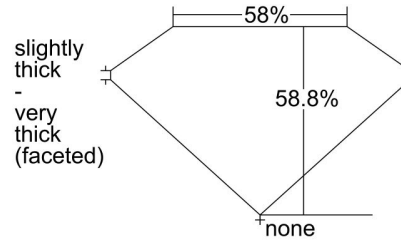

GIA NATURAL DIAMOND GRADING REPORT

July 04, 2024
 GIA Report Number 6495786647
 Shape and Cutting Style Heart Brilliant
 Measurements 7.23 x 8.35 x 4.91 mm

GRADING RESULTS

Carat Weight 1.80 carat
 Color Grade I
 Clarity Grade VS1

ADDITIONAL GRADING INFORMATION

Polish Excellent
 Symmetry Very Good
 Fluorescence None
 Inscription(s): GIA 6495786647

Comments: Clouds are not shown. Pinpoints are not shown.

PROPORTIONS

Profile not to actual proportions

CLARITY CHARACTERISTICS

KEY TO SYMBOLS*

- Crystal
- ~ Feather
- ∖ Needle

* Red symbols denote internal characteristics (inclusions). Green or black symbols denote external characteristics (blemishes). Diagram is an approximate representation of the diamond, and symbols shown indicate type, position, and approximate size of clarity characteristics. All clarity characteristics may not be shown. Details of finish are not shown.