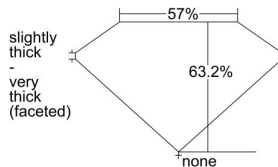

GIA®

FACSIMILE

GIA REPORT 2497748394

Verify this report at GIA.edu

GIA NATURAL DIAMOND DOSSIER®

June 25, 2024
GIA Report Number 2497748394
Shape and Cutting Style ..... Marquise Brilliant
Measurements ..... 7.75 x 3.75 x 2.37 mm

GRADING RESULTS

Carat Weight ..... 0.40 carat
Color Grade ..... D
Clarity Grade VVS1

ADDITIONAL GRADING INFORMATION

Polish ..... Excellent
Symmetry ..... Very Good
Fluorescence ..... Faint
Clarity Characteristics ..... Pinpoint
Inscription(s): GIA 2497748394

PROPORTIONS

Profile not to actual proportions

GRADING SCALES

GIA COLOR SCALE		GIA CLARITY SCALE			
COLORLESS	D	VERY VERY SLIGHTLY INCLUDED	FLAWLESS		
	E		INTERNALLY FLAWLESS		
	F	VERY SLIGHTLY INCLUDED	VVS₁		
	G		VVS₂		
	H		VS₁		
	NEAR COLORLESS	I	SLIGHTLY INCLUDED	VS₂	
		J		SI₁	
		FAINT	K	INCLUDED	SI₂
			L		I₁
			M		I₂
VERY LIGHT			N	INCLUDED	I₃
			O		
			P		
	Q				
LIGHT	R				
	S				
	T				
	U				
	V				
	Z