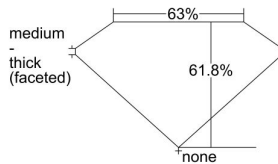

GIA®

FACSIMILE

GIA REPORT

7491686538

Verify this report at GIA.edu

GIA NATURAL DIAMOND DOSSIER®

June 18, 2024
GIA Report Number **7491686538**
Shape and Cutting Style ..... **Marquise Brilliant**
Measurements ..... **7.33 x 3.95 x 2.44 mm**

GRADING RESULTS

Carat Weight ..... **0.40 carat**
Color Grade ..... **E**
Clarity Grade ..... **Internally Flawless**

ADDITIONAL GRADING INFORMATION

Polish ..... **Excellent**
Symmetry ..... **Very Good**
Fluorescence ..... **Faint**
Clarity Characteristics..... **Minor Details of Polish**
Inscription(s): **GIA 7491686538**

PROPORTIONS

Profile not to actual proportions

GRADING SCALES

GIA COLOR SCALE		GIA CLARITY SCALE			
COLORLESS	D	VERY VERY SLIGHTLY INCLUDED	FLAWLESS		
	E		INTERNALLY FLAWLESS		
	F		VVS₁		
	NEAR COLORLESS	G	VERY SLIGHTLY INCLUDED	VVS₂	
		H		VS₁	
		FAINT	I	SLIGHTLY INCLUDED	VS₂
			J		SI₁
	K		SI₂		
	LIGHT		L	INCLUDED	I₁
			M		I₂
N			I₃		
O					
P					
Q					
R