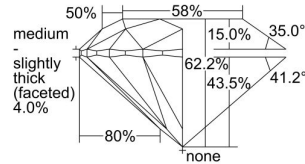

GIA®

FACSIMILE

GIA REPORT 6335154724

Verify this report at GIA.edu

GIA NATURAL DIAMOND DOSSIER®

June 27, 2019
GIA Report Number 6335154724
Shape and Cutting Style ..... Round Brilliant
Measurements ..... 5.31 - 5.34 x 3.31 mm

GRADING RESULTS

Carat Weight ..... 0.58 carat
Color Grade ..... F
Clarity Grade S11
Cut Grade ..... Excellent

ADDITIONAL GRADING INFORMATION

Polish ..... Excellent
Symmetry ..... Excellent
Fluorescence ..... None
Clarity Characteristics..... Crystal, Feather, Cloud
Inspection(s): GIA 6335154724

PROPORTIONS

Profile to actual proportions

GRADING SCALES

GIA COLOR SCALE	GIA CLARITY SCALE	GIA CUT SCALE	
D	FLAWLESS	EXCELLENT	
E	INTERNALLY FLAWLESS		
F		VVS₁	VERY GOOD
G	VVS₂		
H	VS₁	GOOD	
I	VS₂		
J	S1₁	FAIR	
K	S1₂		
L	I₁	POOR	
M	I₂		
N	I₃		
O			
P			
Q			
R			
S			
T			
U			
V			
W			
X			
Y			
Z