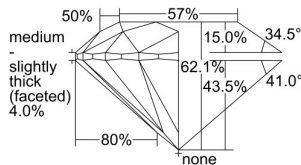

GIA®

FACSIMILE

GIA REPORT 6332154816

Verify this report at GIA.edu

GIA NATURAL DIAMOND DOSSIER®

June 27, 2019
GIA Report Number 6332154816
Shape and Cutting Style ..... Round Brilliant
Measurements ..... 5.47 - 5.49 x 3.41 mm

GRADING RESULTS

Carat Weight ..... 0.63 carat
Color Grade ..... H
Clarity Grade VS1
Cut Grade ..... Excellent

ADDITIONAL GRADING INFORMATION

Polish ..... Excellent
Symmetry ..... Excellent
Fluorescence ..... None
Clarity Characteristics..... Crystal, Cloud, Pinpoint
Inscription(s): GIA 6332154816

PROPORTIONS

Profile to actual proportions

GRADING SCALES

GIA COLOR SCALE	GIA CLARITY SCALE	GIA CUT SCALE	
D	FLAWLESS	EXCELLENT	
E	INTERNALLY FLAWLESS		
F		VVS₁	VERY GOOD
G	VVS₂		
H	VS₁	GOOD	
I	VS₂		
J	SI₁	FAIR	
K	SI₂		
L	I₁	POOR	
M			
N			
O	I₂		
P			
Q			
R	I₃		
S			
T			
U			
V			
W			
X			
Y			
Z