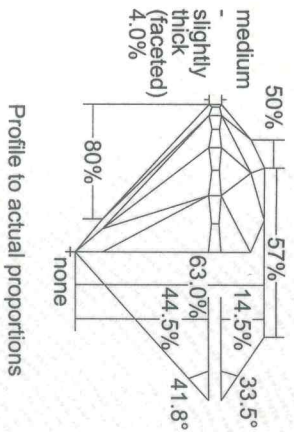

Verify this report at gia.edu

GIA DIAMOND GRADING REPORT

August 10, 2016
 GIA Report Number 2173794858
 Shape and Cutting Style Round Brilliant
 Measurements 8.02 - 8.06 x 5.06 mm

GRADING RESULTS

Carat Weight 2.01 carat
 Color Grade I
 Clarity Grade SI1
 Cut Grade Excellent

ADDITIONAL GRADING INFORMATION

Polish Excellent
 Symmetry Excellent
 Fluorescence None
 Inscription(s): GIA 2173794858
 Comments: Additional clouds are not shown. Pinpoints are not shown.

PROPORTIONS

CLARITY CHARACTERISTICS

- KEY TO SYMBOLS*
- Crystal
 - ⊙ Cloud
 - ↗ Indented Natural
 - ↘ Needle

* Red symbols denote internal characteristics (inclusions). Green or black symbols denote external characteristics (blemishes). Diagram is an approximate representation of the diamond, and symbols shown indicate type, position, and approximate size of clarity characteristics. All clarity characteristics may not be shown. Details of finish are not shown.