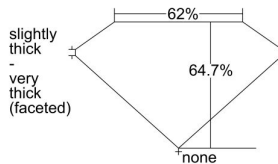

GIA®

FACSIMILE

GIA REPORT 2477102976

Verify this report at GIA.edu

GIA NATURAL DIAMOND DOSSIER®

August 02, 2023
GIA Report Number 2477102976
Shape and Cutting Style ..... Marquise Brilliant
Measurements ..... 7.56 x 4.21 x 2.72 mm

GRADING RESULTS

Carat Weight ..... 0.50 carat
Color Grade ..... D
Clarity Grade VVS2

ADDITIONAL GRADING INFORMATION

Polish ..... Excellent
Symmetry ..... Excellent
Fluorescence ..... Faint
Clarity Characteristics..... Pinpoint, Cloud, Indented Natural
Inspection(s): GIA 2477102976

PROPORTIONS

Profile not to actual proportions

GRADING SCALES

GIA COLOR SCALE		GIA CLARITY SCALE			
COLORLESS	D	VERY VERY SLIGHTLY INCLUDED	FLAWLESS		
	E		INTERNALLY FLAWLESS		
	F	VERY SLIGHTLY INCLUDED	VVS₁		
	G		VVS₂		
	H		VS₁		
	NEAR COLORLESS	I	SLIGHTLY INCLUDED	VS₂	
		J		SI₁	
		FAINT	K	INCLUDED	SI₂
			L		I₁
			M		I₂
VERT LIGHT	N	LIGHT	I₃		
	O				
	P				
	Q				
	R