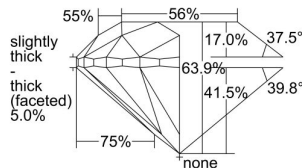

GIA®

FACSIMILE

GIA REPORT 6432645971

Verify this report at GIA.edu

GIA NATURAL DIAMOND DOSSIER®

June 08, 2022
GIA Report Number **6432645971**
Shape and Cutting Style ..... **Round Brilliant**
Measurements ..... **6.03 - 6.07 x 3.87 mm**

GRADING RESULTS

Carat Weight ..... **0.91 carat**
Color Grade ..... **F**
Clarity Grade **S11**
Cut Grade ..... **Very Good**

ADDITIONAL GRADING INFORMATION

Polish ..... **Excellent**
Symmetry ..... **Excellent**
Fluorescence ..... **None**
Clarity Characteristics ..... **Crystal, Cloud**
Inscription(s): **GIA 6432645971**

PROPORTIONS

Profile to actual proportions

GRADING SCALES

GIA COLOR SCALE	GIA CLARITY SCALE	GIA CUT SCALE	
D	FLAWLESS	EXCELLENT	
E	INTERNALLY FLAWLESS		
F		VVS₁	VERY GOOD
G	VVS₂		
H	VS₁	GOOD	
I	VS₂		
J	S1₁	FAIR	
K	S1₂		
L	I₁	POOR	
M	I₂		
N	I₃		
O			
P			
Q			
R			
S			
T			
U			
V			
W			
X			
Y			
Z