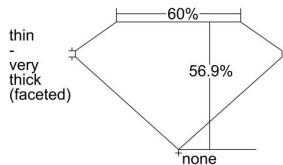

GIA®

FACSIMILE

GIA REPORT 5221112471

Verify this report at GIA.edu

GIA NATURAL DIAMOND DOSSIER®

November 09, 2021
GIA Report Number 5221112471
Shape and Cutting Style ..... Heart Brilliant
Measurements ..... 5.62 x 6.22 x 3.54 mm

GRADING RESULTS

Carat Weight ..... 0.72 carat
Color Grade ..... G
Clarity Grade SI2

ADDITIONAL GRADING INFORMATION

Polish ..... Good
Symmetry ..... Good
Fluorescence ..... None
Clarity Characteristics ..... Twinning Wisp
Inscription(s): GIA 5221112471

PROPORTIONS

Profile not to actual proportions

GRADING SCALES

GIA COLOR SCALE		GIA CLARITY SCALE			
COLORLESS	D	VERY VERY SLIGHTLY INCLUDED	FLAWLESS		
	E		INTERNALLY FLAWLESS		
	F		VVS₁		
	NEAR COLORLESS	G	VVS₂		
		H	VERY SLIGHTLY INCLUDED	VS₁	
		I		VS₂	
		FAINT	J	SLIGHTLY INCLUDED	SI₁
	K		SI₂		
	L		INCLUDED		I₁
	M			I₂	
N	I₃				
VERT LIGHT	O				
	P				
	Q				
	R				
	S				
	T				
	LIGHT	U			
V					
W					
X					
	Y				
	Z