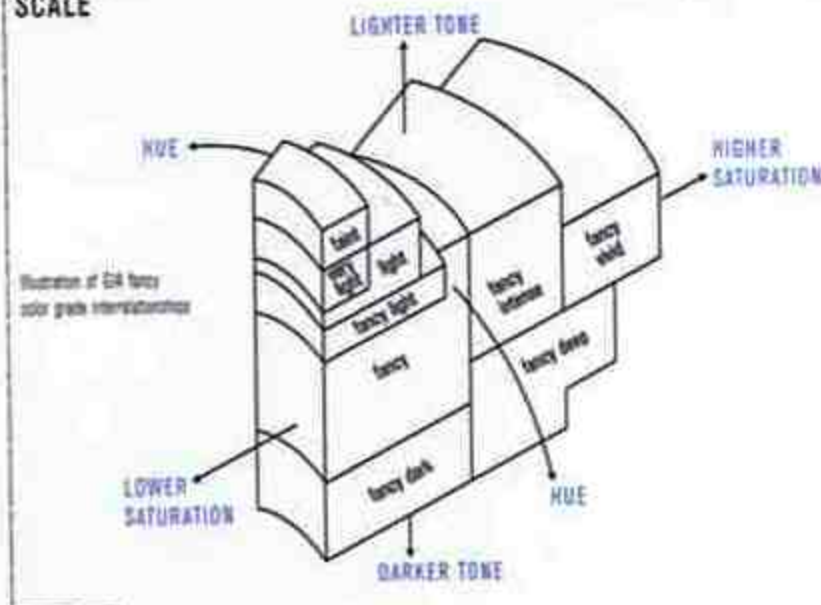

GIA
GEMOLOGICAL INSTITUTE OF AMERICA®

5355 Armada Drive | Carlsbad, CA 92008-4602
T: 760-603-4500 | F: 760-603-1814

GIA Laboratories
Bangkok   Carlsbad   Gaborone
Johannesburg   Mumbai   New York
www.gia.edu

COLORED DIAMOND IDENTIFICATION AND ORIGIN REPORT

March 24, 2010

Shape and Cutting Style ..... **Round Brilliant**

Measurements ..... **6.60 - 6.79 x 4.14 mm**

Weight ..... **1.20 carat**

Color Grade

Origin ..... **NATURAL**

Grade ..... **FANCY LIGHT**

..... **YELLOW**

Distribution ..... **EVEN**

Comments:

None

GIA REPORT 1112868377

**GIA
COLORED
DIAMOND
SCALE**

210504487843

This Report is not a guarantee, valuation or appraisal and contains only the characteristics of the diamond described herein after it has been graded, tested, examined and analyzed by the laboratory providing this Report ("GIA") and/or has been inscribed using the techniques and equipment used by GIA at the time of the examination and/or inscription. Incriptions reported in this document are not a guarantee, validation, or warranty of a diamond's quality, country of origin or source; or that the diamond will be identifiable by the inscription in the future (since inscriptions can be removed). GIA makes no representation concerning any trademark, word, or symbol which is inscribed by GIA or which is identified on this Report. The recipient of this Report may wish to consult a credentialed jeweler or gemologist about the information contained herein.

The security features in this document, including the hologram, security screen and microprint lines, in addition to those not listed, exceed standard security industry practices.

IMPORTANT LIMITATIONS ON BACK
©2008 GEMOLOGICAL INSTITUTE OF AMERICA, INC.