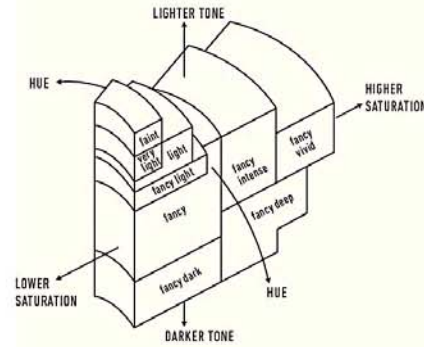

Verify this report at gia.edu

GIA COLORED DIAMOND REPORT

December 14, 2015
 Report Type Identification and Origin Report
 GIA Report Number 1172403217
 Shape and Cutting Style Cushion Modified Brilliant
 Measurements 7.38 x 6.69 x 4.40 mm
 Carat Weight 1.63 carat
 Color Grade Fancy Yellow-Brown
 Color Origin Natural
 Color Distribution Even

ADDITIONAL INFORMATION
**GIA COLORED
 DIAMOND
 SCALE**

Illustration of GIA fancy color grade interrelationships

The results documented in this report refer only to the diamond described, and were obtained using the techniques and equipment used by GIA at the time of examination. This report is not a guarantee or valuation. For additional information and important limitations and disclaimers, please see www.gia.edu/terms or call +1 800 421 7250 or +1 760 603 4500. ©2014 Gemological Institute of America, Inc.