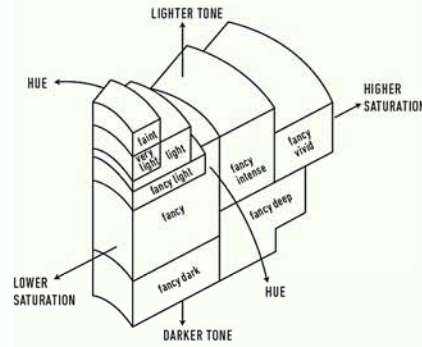

Verify this report at gia.edu

GIA COLORED DIAMOND REPORT

July 18, 2016
 Report Type Identification and Origin Report
 GIA Report Number 2171695003
 Shape and Cutting Style Oval Modified Brilliant
 Measurements 13.17 x 7.53 x 4.50 mm
 Carat Weight 3.21 carat
 Color Grade Fancy Gray-Yellowish Green
 Color Origin Natural
 Color Distribution Even

ADDITIONAL INFORMATION

GIA COLORED
DIAMOND
SCALE

Illustration of GIA fancy color grade interrelationships

The results documented in this report refer only to the diamond described, and were obtained using the techniques and equipment used by GIA at the time of examination. This report is not a guarantee or valuation. For additional information and important limitations and disclaimers, please see www.gia.edu/terms or call +1 800 421 7250 or +1 760 603 4500. ©2014 Gemological Institute of America, Inc.