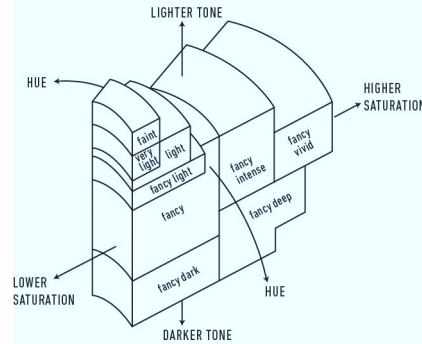

GIA COLORED DIAMOND REPORT

April 12, 2017
 Report Type Identification and Origin Report
 GIA Report Number 2151285600
 Shape and Cutting Style Heart Modified Brilliant
 Measurements 8.28 x 9.05 x 3.88 mm
 Carat Weight 2.00 carat
 Color Grade Fancy Light Brownish Greenish Yellow
 Color Origin Natural
 Color Distribution Even
 Inscription(s): GIA 2151285600

ADDITIONAL INFORMATION

**GIA COLORED
DIAMOND
SCALE**

Illustration of GIA fancy color grade interrelationships

The results documented in this report refer only to the diamond described, and were obtained using the techniques and equipment used by GIA at the time of examination. This report is not a guarantee or valuation. For additional information and important limitations and disclaimers, please see www.gia.edu/terms or call +1 800 421 7250 or +1 760 603 4500. ©2014 Gemological Institute of America, Inc.