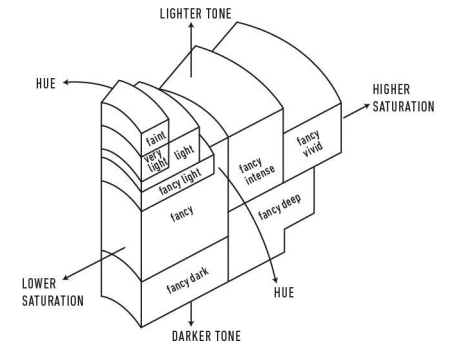

ADDITIONAL INFORMATION

GIA COLORED
DIAMOND
SCALE

Illustration of GIA fancy color grade interrelationships

The results documented in this report refer only to the diamond described, and were obtained using the techniques and equipment used by GIA at the time of examination. This report is not a guarantee or valuation. For additional information and important limitations and disclaimers, please see www.gia.edu/terms or call +1 800 421 7250 or +1 760 603 4500. ©2014 Gemological Institute of America, Inc.